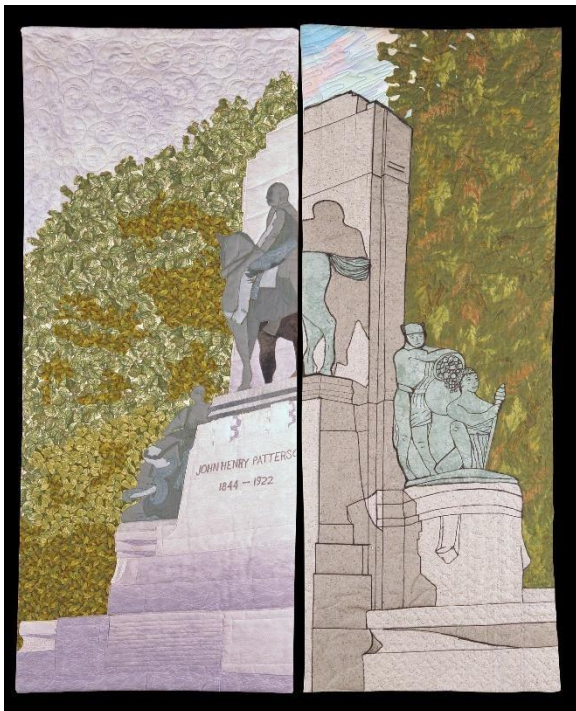

DAYTON LANDMARK QUILTS ---- FOR SALE

Contact: Chris Zurbuchen, chrisz@woh.rr.com

The money from the sale of these quilts will be donated to Stivers School for the Arts

These individual panels in these quilts, except The Old Courthouse, were credited by the respective artists without any consultation. During the creative process the placement of horizontal lines was checked. All works can be hung as a picture.

Mendelson's

Artist: Chris Landis, Carroll Schleppi, Liz Schneider, Sue DeSantis

Size: 60" w x 42" h

Price: \$400

Industrial Dayton

Artists: Diane Boley, Chris Landis, Pam Geisel

Size: 58" w x 42" h

Price: \$300

Dayton Art Institute

Artist: Laura Gravely, Lisa Quintana, Mindy Mark

Size: 38" w x 42" h

Price: \$300

John Patterson Statue

Artist: Sue Di Santis, Dianne Boley

Size: 38" w x 42" h

Price: \$200

The Old Court House

Artist: Maxine Thomas

Size: 28" w x 42" h

Price: \$200