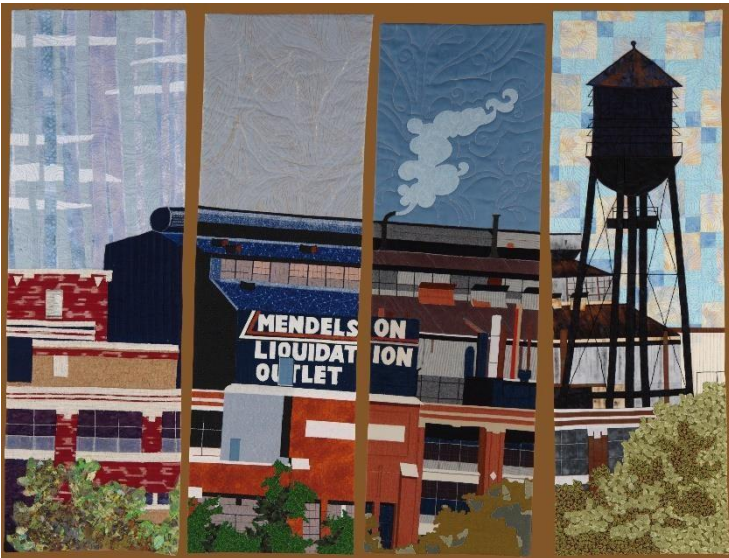

DAYTON LANDMARK QUILTS ---- FOR SALE

Contact: Chris Zurbuchen, chrisz@woh.rr.com

The money from the sale of these quilts will be donated to Stivers School for the Arts

These individual panels in these quilts, except The Old Courthouse, were credited by the respective artists without any consultation. During the creative process the placement of horizontal lines was checked. All works can be hung as a picture.

Mendelson's

Artist: Chris Landis, Carroll Schleppi, Liz Schneider, Sue DeSantis

Size: 60" w x 42" h

Price: \$400

Industrial Dayton

Artists: Diane Boley, Chris Landis, Pam Geisel

Size: 58" w x 42" h

Price: \$300